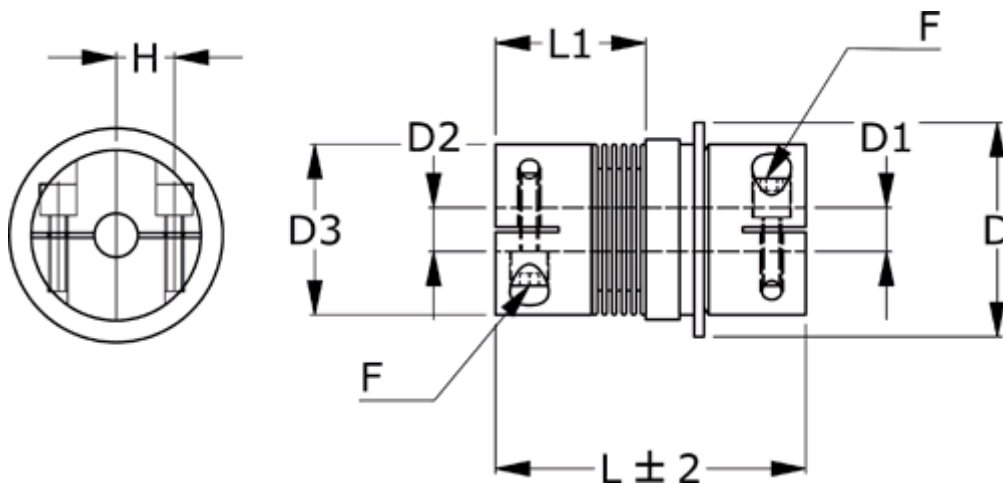

# Data Sheet

Article number: 335012001253240C2

Description: Safety coupling BKK 200 synchronous  
Length 125 mm, bore 32/40 mm, TKn max 200 NM

## Measures

D = 109  
D1 = 40  
D2 = 32  
D3 = 90.0  
F = M12  
H = 31.0  
L = 125  
L1 = 63.0

Nom. torque NM (TKn) = 200NM overload torque range 2  
Position engagement = C = Synchronous  
s = 2.0